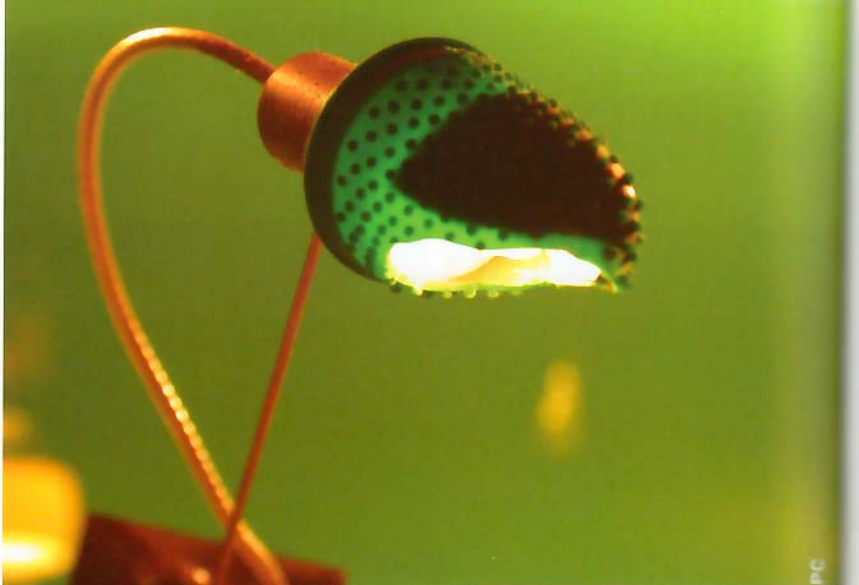

Permafrost design

Sannia design

Topolino by Ingo Maurer

THE  
OFFICIAL  
POINT OF  
VIEW

MILANO FURNITURE FAIR 2003